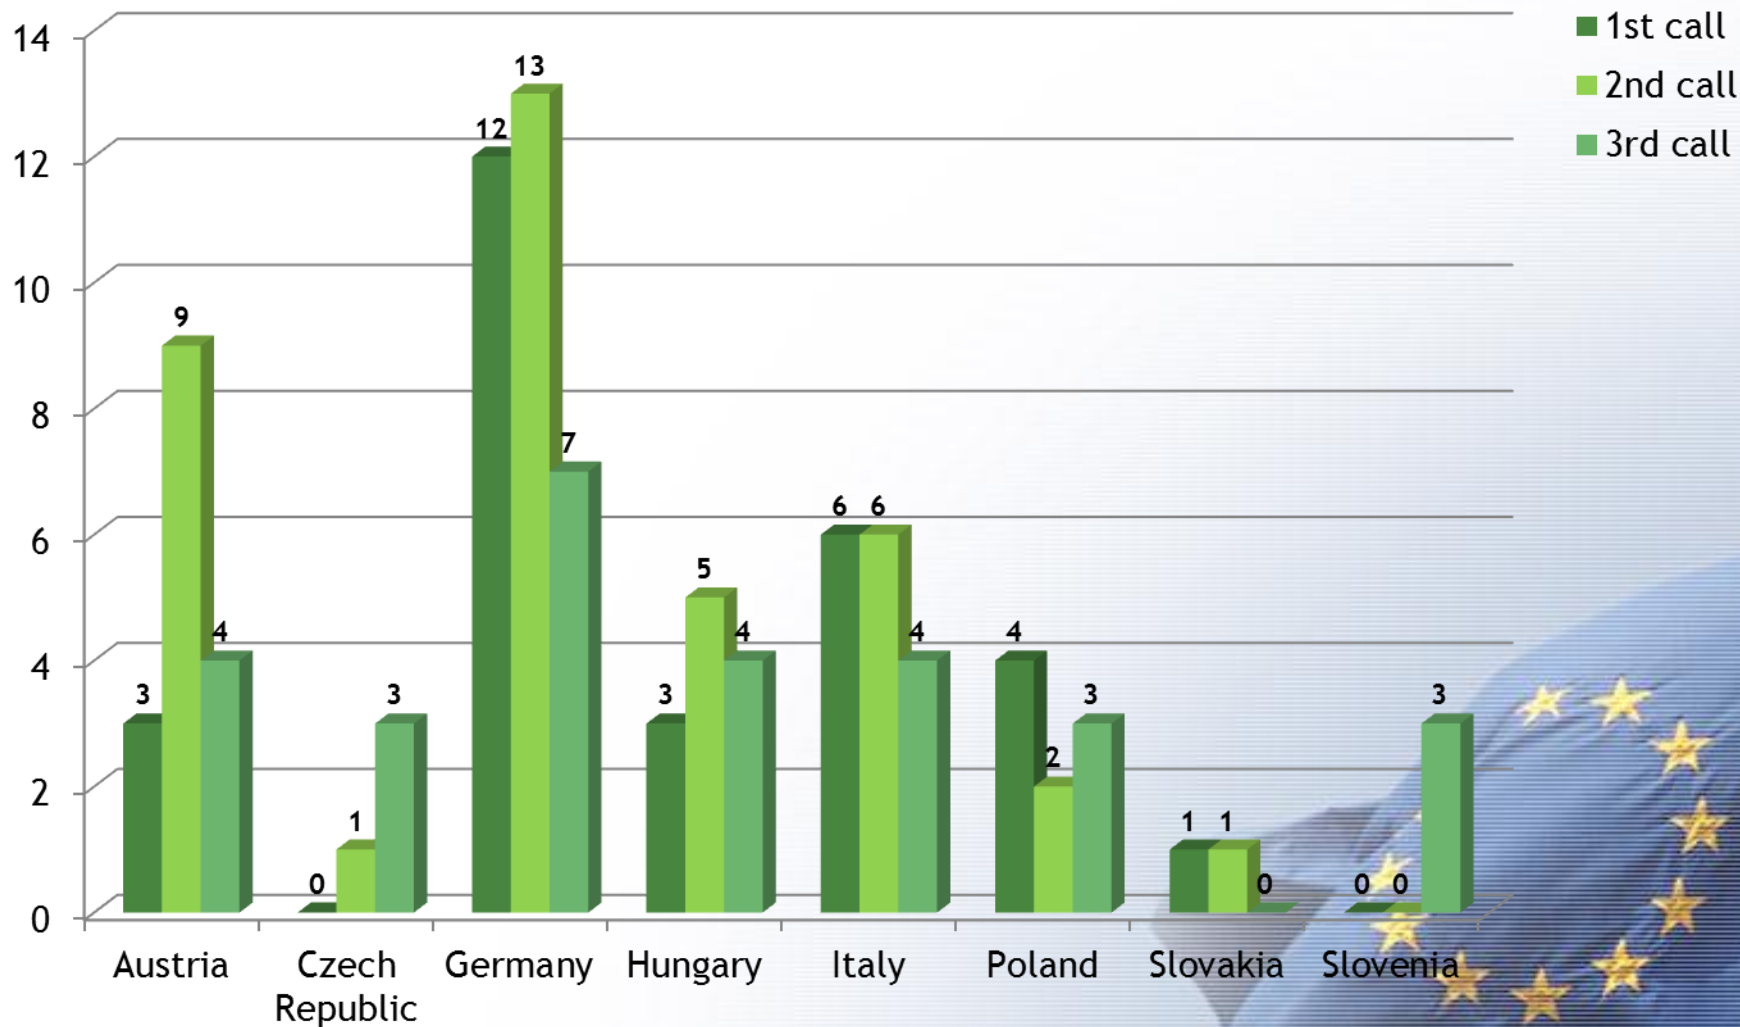

CENTRAL EUROPE PROGRAMME 2007-2013

A map of Central Europe, showing the outlines of various countries and their internal regional or administrative boundaries. The map is rendered in white lines on a light green background. The text is overlaid on the map.

**Overview approved projects
1st, 2nd and 3rd call for proposals**

3rd Call for proposals

3rd Call for proposals project proposals per Priority

3rd Call for proposals projects per area of intervention

3rd Call for proposals lead partners per country

3rd Call for proposals project partners per country

3rd Call for proposals project partners per country