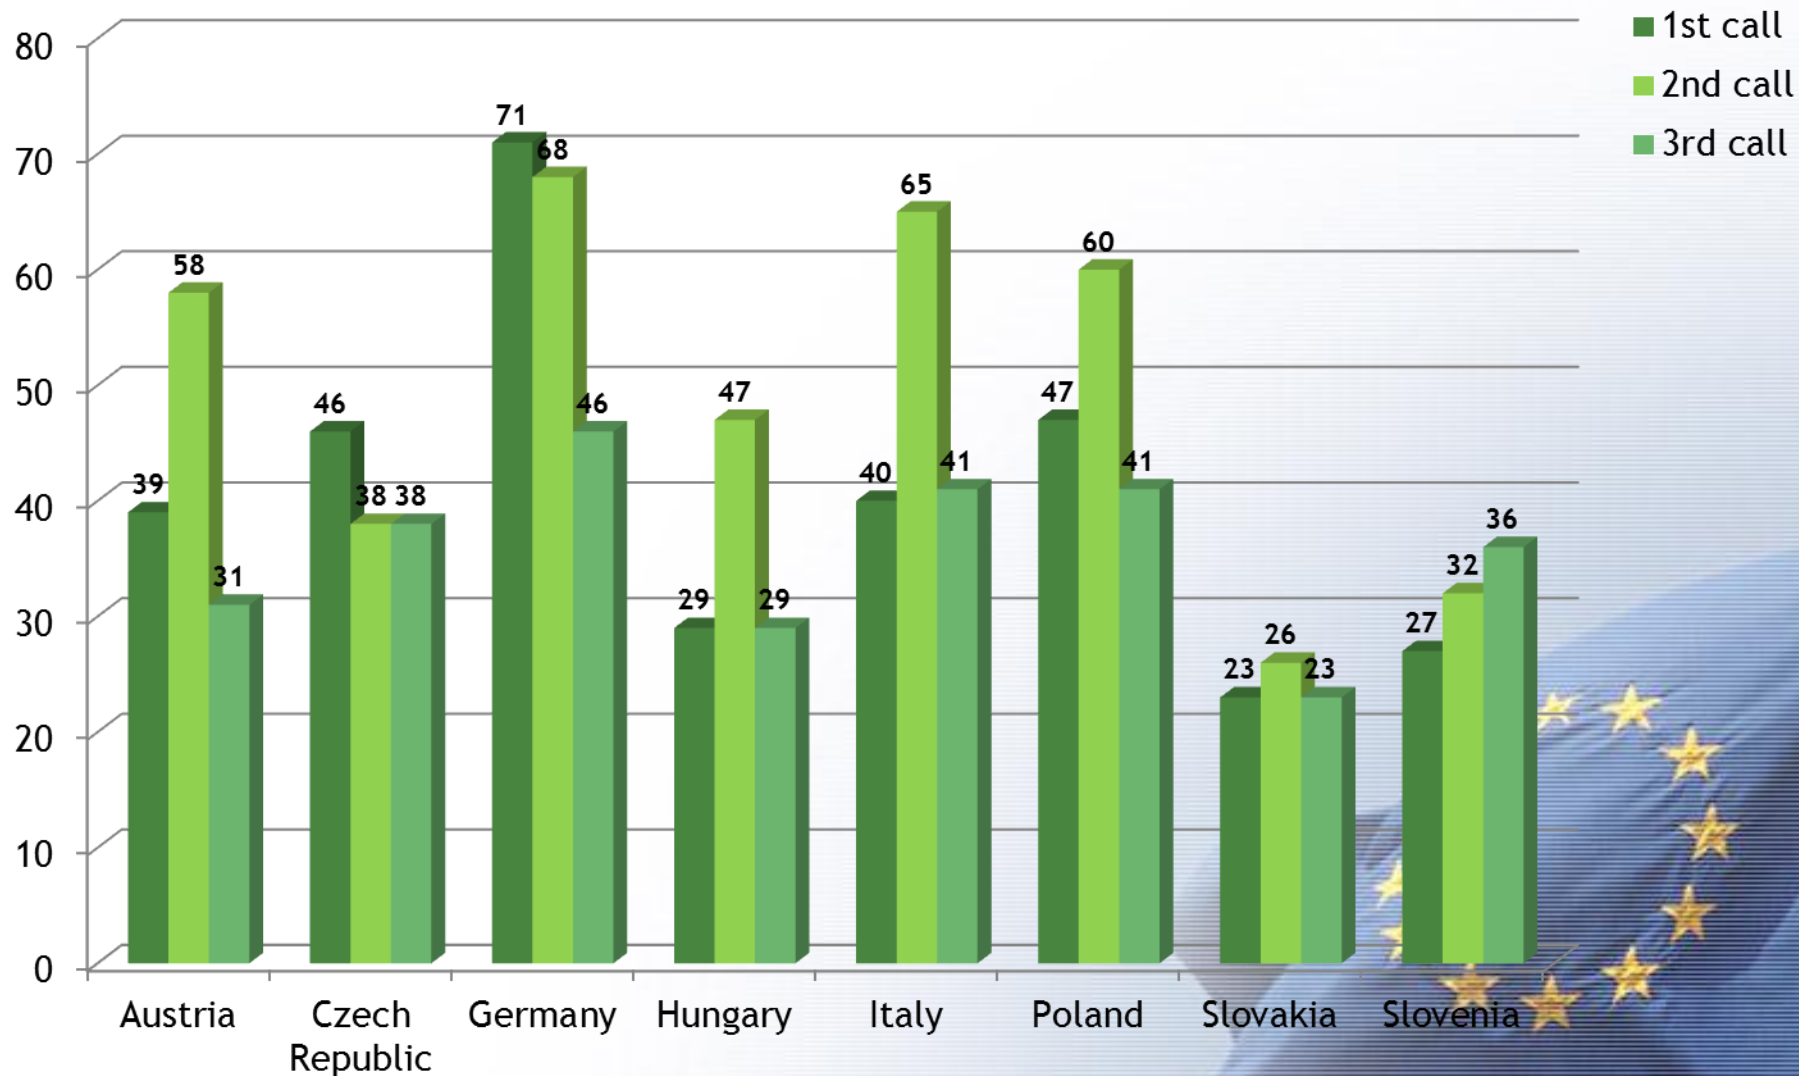

CENTRAL EUROPE PROGRAMME 2007-2013

A map of Central Europe, showing the outlines of various countries and their internal regional or administrative boundaries. The map is rendered in white lines on a light green background. The text is overlaid on the map.

**Overview approved projects
1st, 2nd and 3rd call for proposals**

3rd Call for proposals

3rd Call for proposals project proposals per Priority

3rd Call for proposals projects per area of intervention

3rd Call for proposals lead partners per country

3rd Call for proposals project partners per country

3rd Call for proposals project partners per country