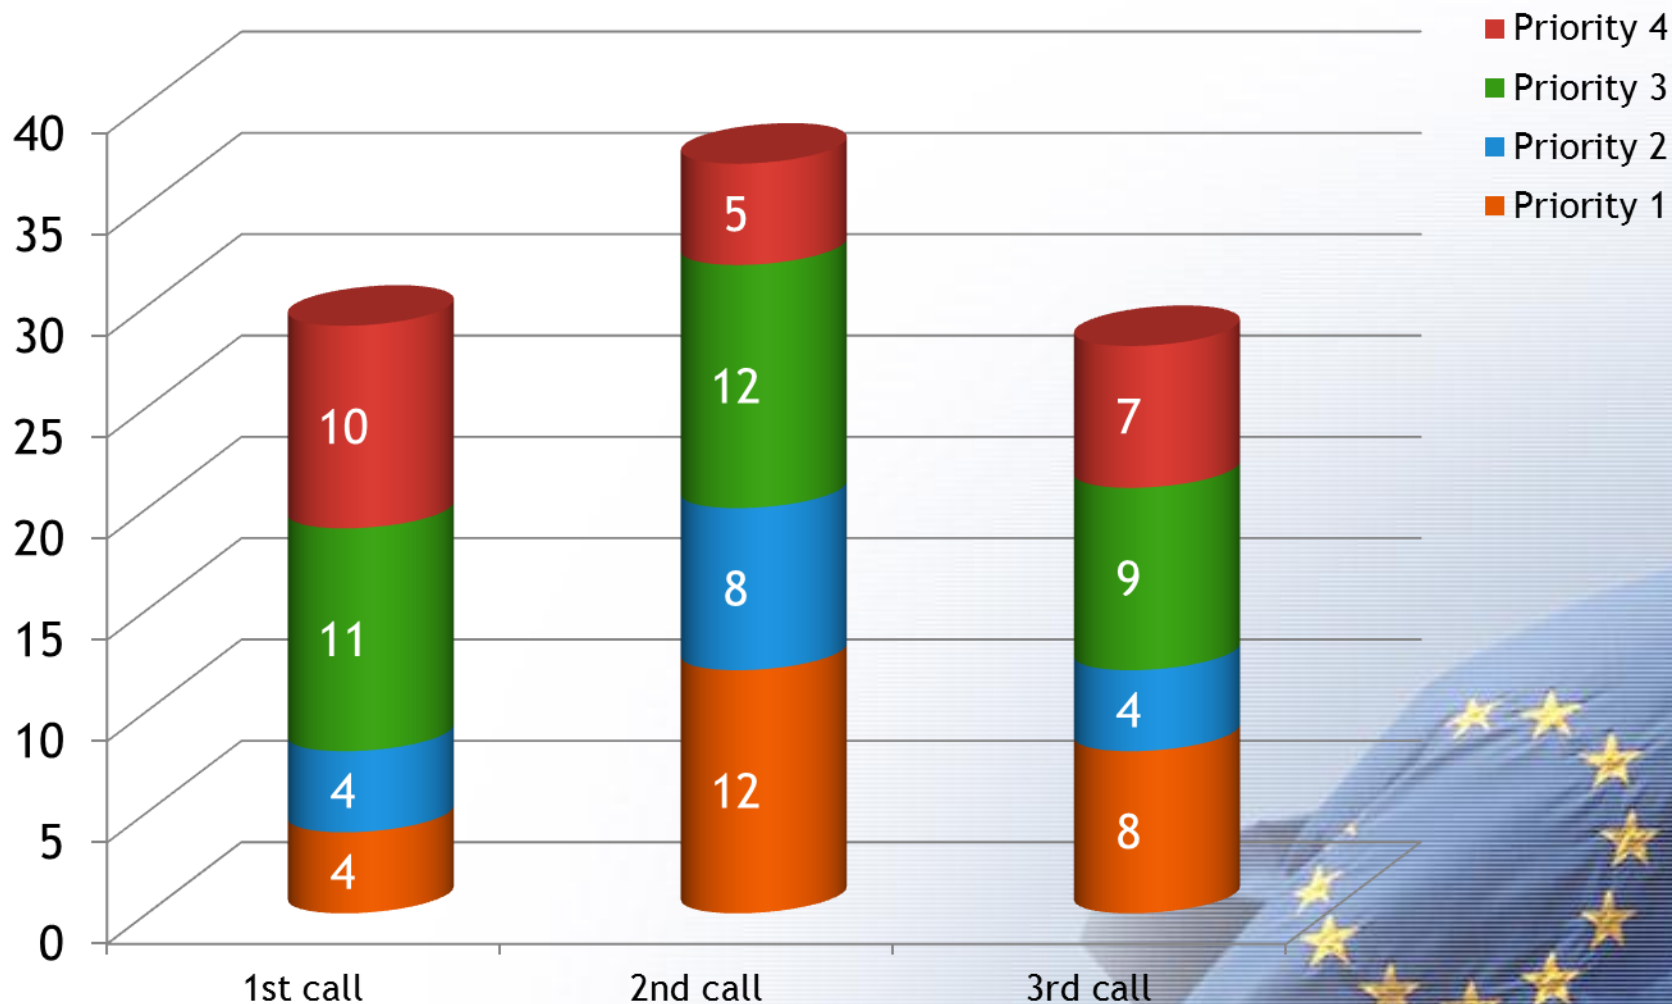

CENTRAL EUROPE PROGRAMME 2007-2013

A map of Central Europe, showing the outlines of various countries and their internal regional or administrative boundaries. The map is rendered in white lines on a light green background. The text is overlaid on the map.

**Overview approved projects
1st, 2nd and 3rd call for proposals**

3rd Call for proposals

3rd Call for proposals project proposals per Priority

3rd Call for proposals projects per area of intervention

3rd Call for proposals lead partners per country