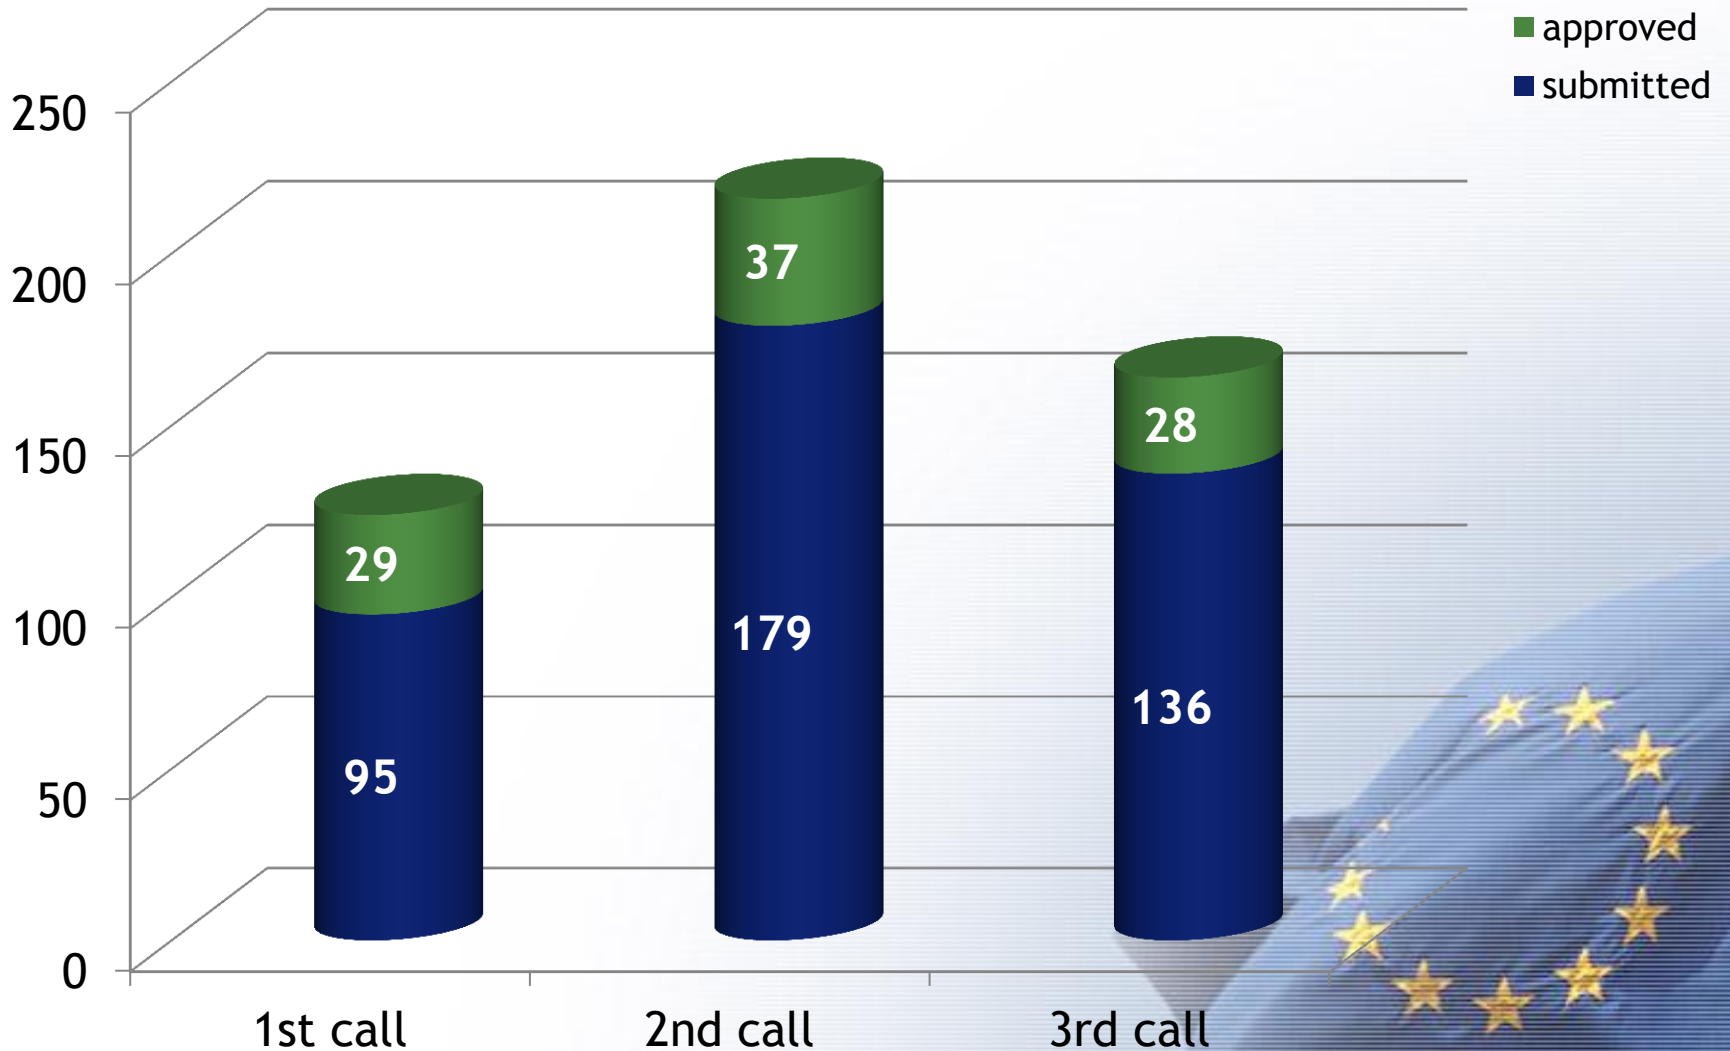

CENTRAL EUROPE PROGRAMME 2007-2013

A map of Central Europe, showing the outlines of various countries and their internal regional or administrative boundaries. The map is rendered in white lines on a light green background. The text is overlaid on the map.

**Overview approved projects
1st, 2nd and 3rd call for proposals**

3rd Call for proposals

3rd Call for proposals project proposals per Priority

3rd Call for proposals projects per area of intervention

3rd Call for proposals lead partners per country