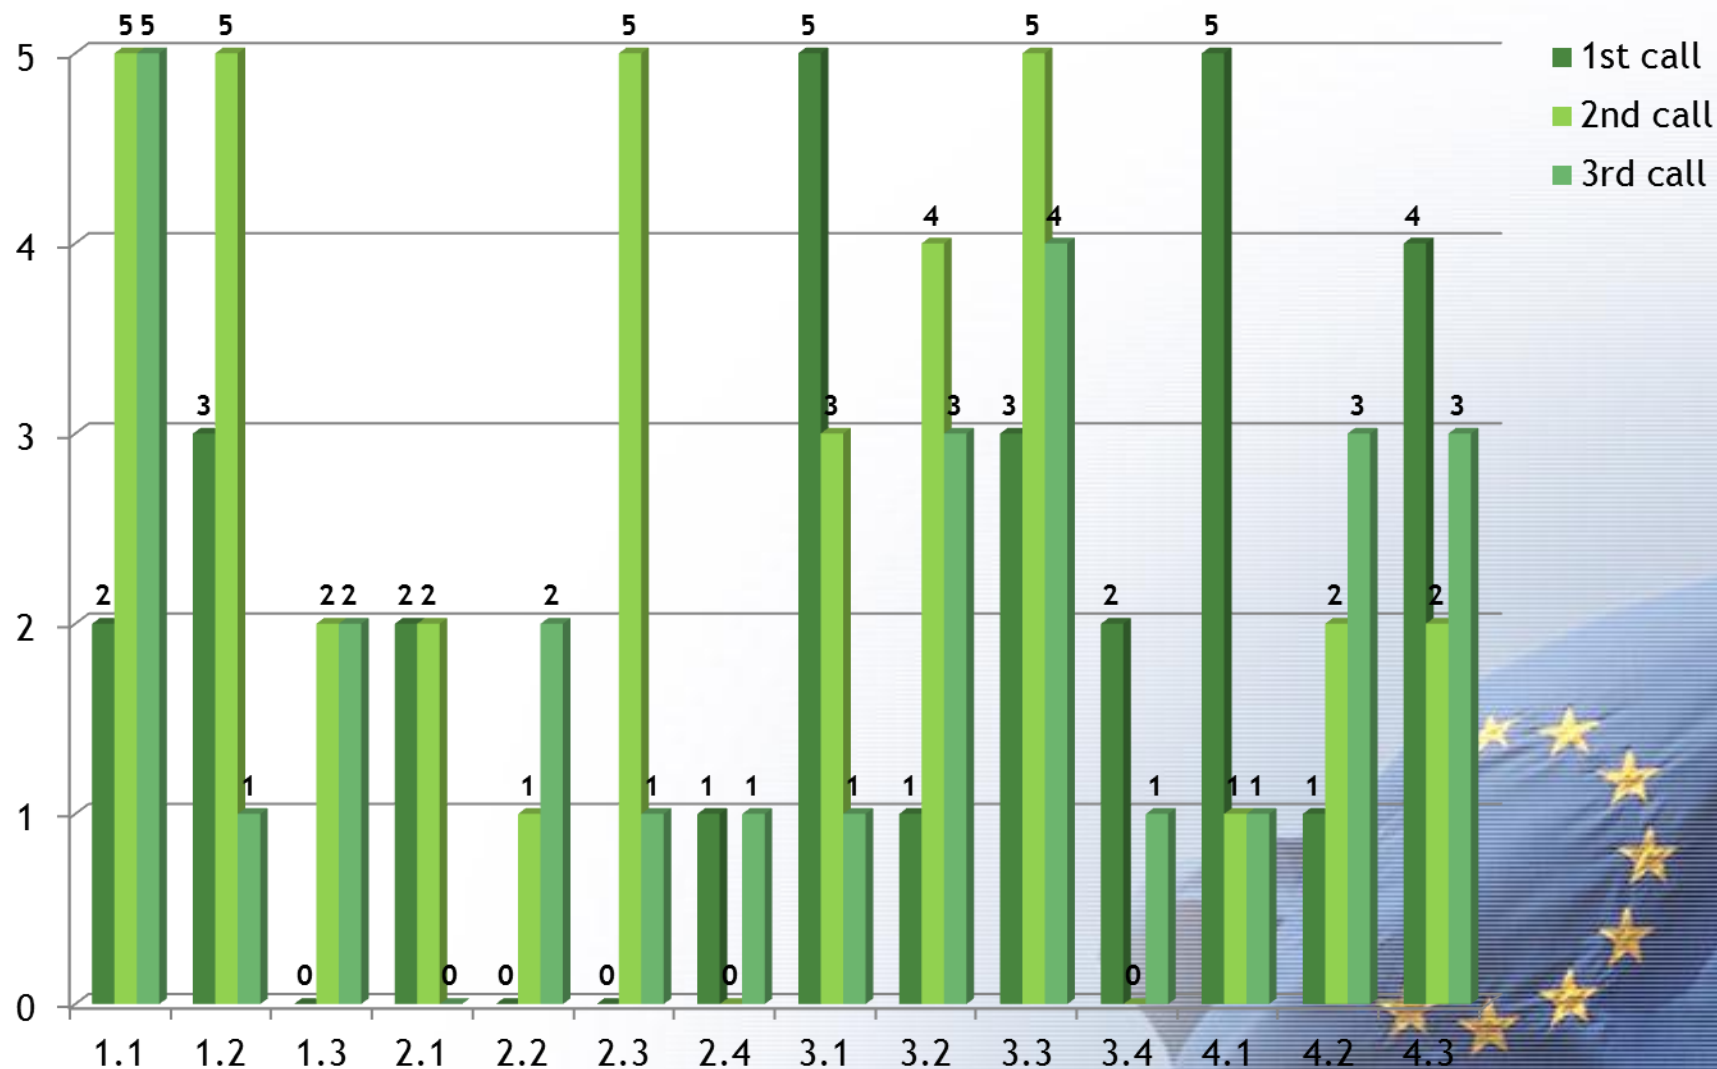

CENTRAL EUROPE PROGRAMME 2007-2013

A map of Central Europe, showing the outlines of various countries and their internal regional or administrative boundaries. The map is rendered in white lines on a light green background. The text is overlaid on the map.

**Overview approved projects
1st, 2nd and 3rd call for proposals**

3rd Call for proposals

3rd Call for proposals project proposals per Priority

3rd Call for proposals projects per area of intervention

3rd Call for proposals lead partners per country

3rd Call for proposals project partners per country

3rd Call for proposals project partners per country